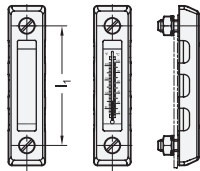

GN 650

→ Page 1106

Features:

- l_1 : 76 / 127 / 254
- with and without thermometer

GN 650.1

→ Page 1106

Features:

- l_1 : 76 / 127 / 254
- with and without thermometer
- structurally identical with GN 650, however: fastening elements made from Stainless Steel, seals from FPM (Viton®)

GN 650.2

→ Page 1110

Features:

- l_1 : 127
- with and without thermometer
- with protective housing (bumpers)

GN 650.4

→ Page 1108

Features:

- l_1 : 76 / 127
- with and without thermometer
- with and without protective housing (bumpers)
- narrow low-cost model

3.1

3.2

3.3

3.4

3.5

3.6

3.7

3.8