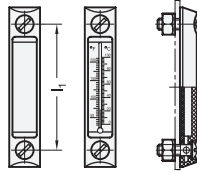

GN 650

→ Page 1106

Features:

- l_1 : 76 / 127 / 254
- with and without thermometer

GN 650.1

→ Page 1106

Features:

- l_1 : 76 / 127 / 254
- with and without thermometer
- structurally identical with GN 650, however: fastening elements made from Stainless Steel, seals from FPM (Viton®)

GN 650.2

→ Page 1110

Features:

- l_1 : 127
- with and without thermometer
- with protective housing (bumpers)

GN 650.4

→ Page 1108

Features:

- l_1 : 76 / 127
- with and without thermometer
- with and without protective housing (bumpers)
- narrow low-cost model

3.1

3.2

3.3

3.4

3.5

3.6

3.7

3.8