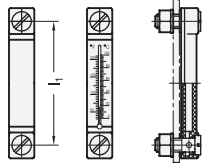

GN 650

→ Page 1106

Features:

- l_1 : 76 / 127 / 254
- with and without thermometer

GN 650.1

→ Page 1106

Features:

- l_1 : 76 / 127 / 254
- with and without thermometer
- structurally identical with GN 650, however: fastening elements made from Stainless Steel, seals from FPM (Viton®)

GN 650.2

→ Page 1110

Features:

- l_1 : 127
- with and without thermometer
- with protective housing (bumpers)

GN 650.4

→ Page 1108

Features:

- l_1 : 76 / 127
- with and without thermometer
- with and without protective housing (bumpers)
- narrow low-cost model

3.1

3.2

3.3

3.4

3.5

3.6

3.7

3.8