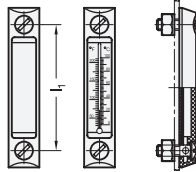

GN 650

→ Page 1106

Features:

- l_1 : 76 / 127 / 254
- with and without thermometer

GN 650.1

→ Page 1106

Features:

- l_1 : 76 / 127 / 254
- with and without thermometer
- structurally identical with GN 650, however: fastening elements made from Stainless Steel, seals from FPM (Viton®)

GN 650.2

→ Page 1110

Features:

- l_1 : 127
- with and without thermometer
- with protective housing (bumpers)

GN 650.4

→ Page 1108

Features:

- l_1 : 76 / 127
- with and without thermometer
- with and without protective housing (bumpers)
- narrow low-cost model

3.1

3.2

3.3

3.4

3.5

3.6

3.7

3.8