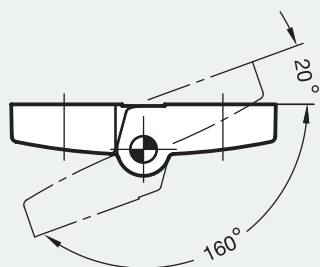

Swivelling range

Type BJ two-sided adjustable

2.5