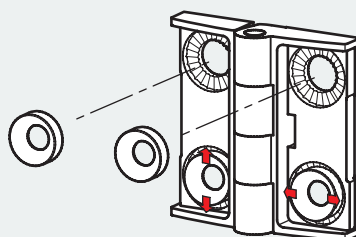

Swivelling range

Type BJ two-sided adjustable

2.5